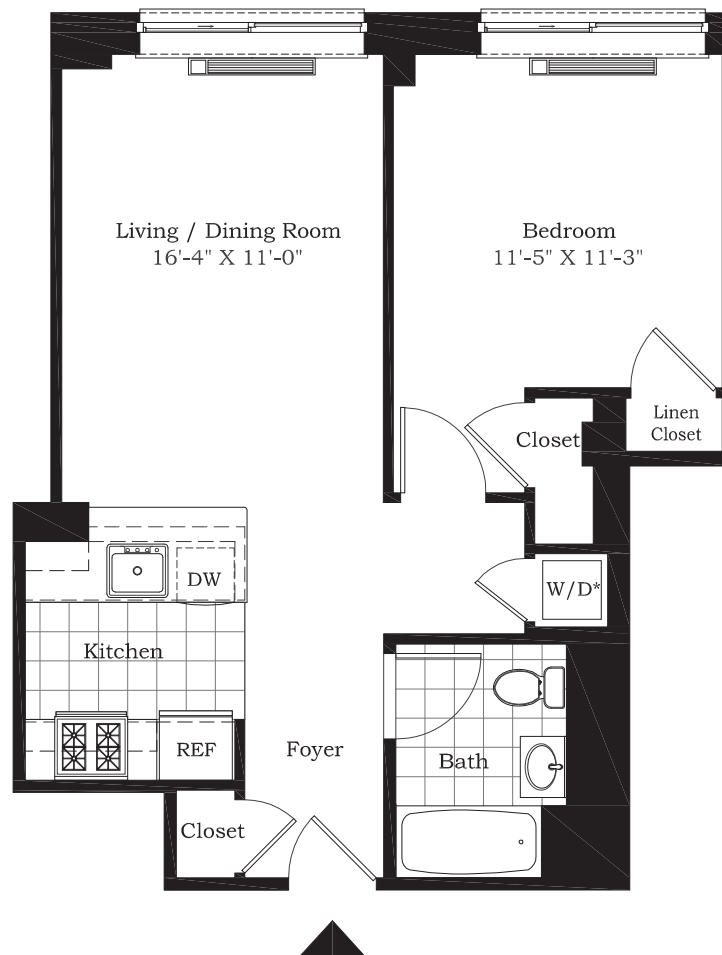

1 BEDROOM

1 BATH

640 sq. ft.

Apartment No. 08

Floors 10-12

* Available in select units

All dimensions are approximate and are subject to construction variances and tolerances.